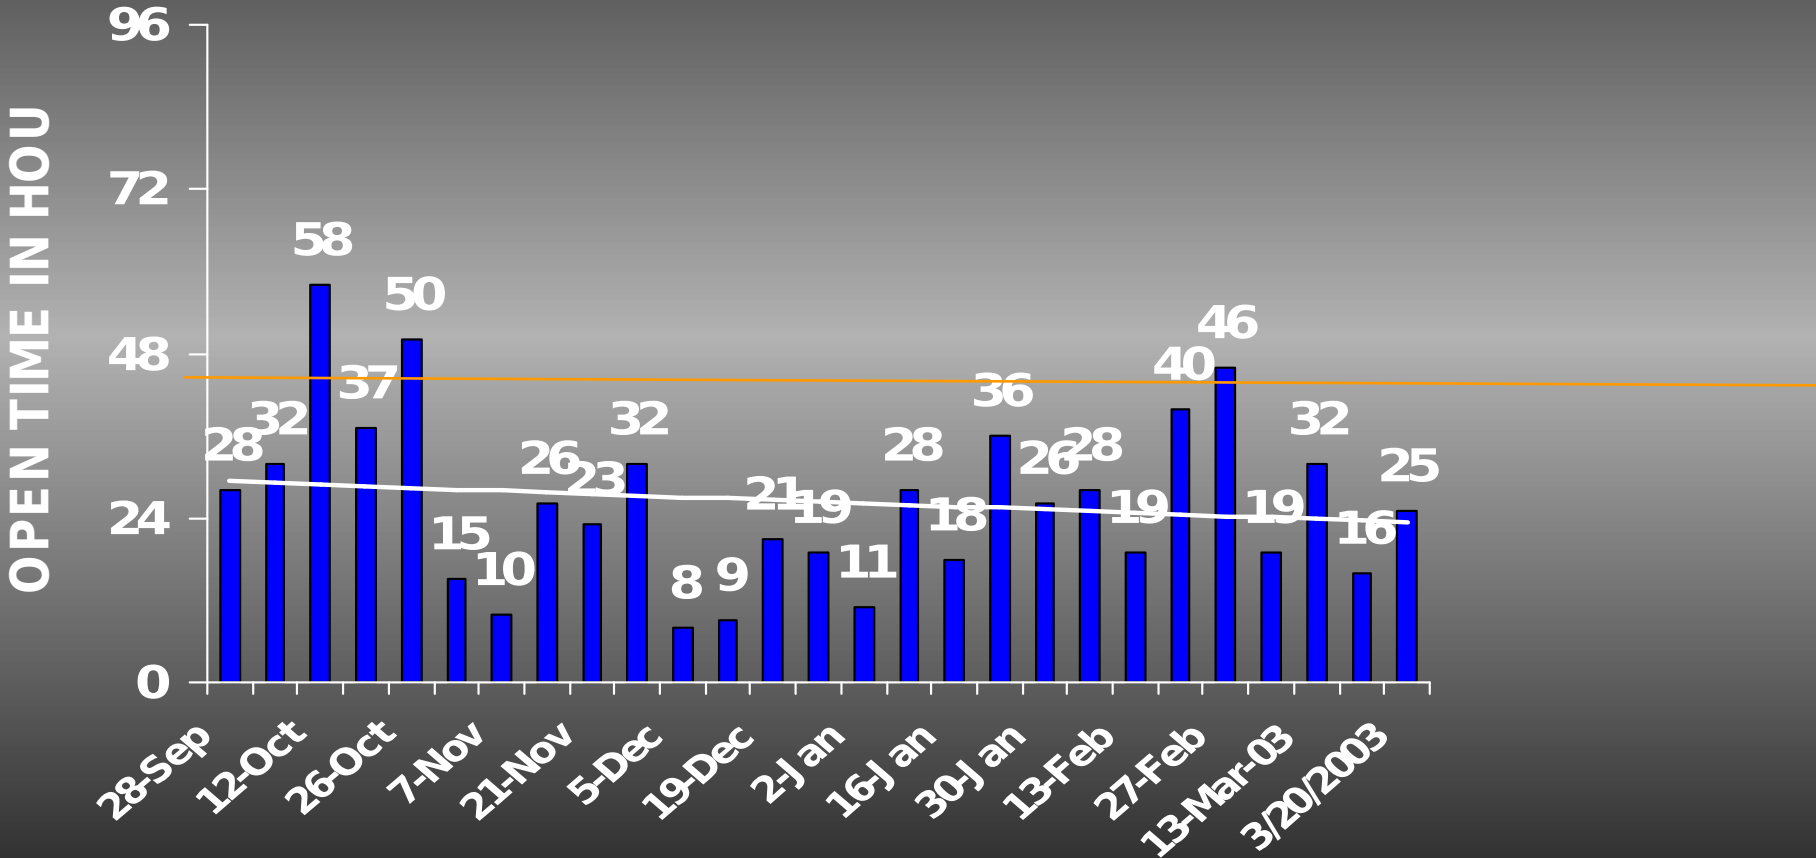

SRweb RELATED CONTACTS

As of 27 MAR 03

SRweb RELATED CONTACTS

WEEK OF 21-27 MAR 03

SRweb ISSUES

Average Resolution Time
WEEK OF 21-26 MAR 03

GOAL: LESS THAN 48 HOURS

SRweb ISSUES

Average Resolution Time (Trend)

GOAL: LESS THAN 48 HOURS